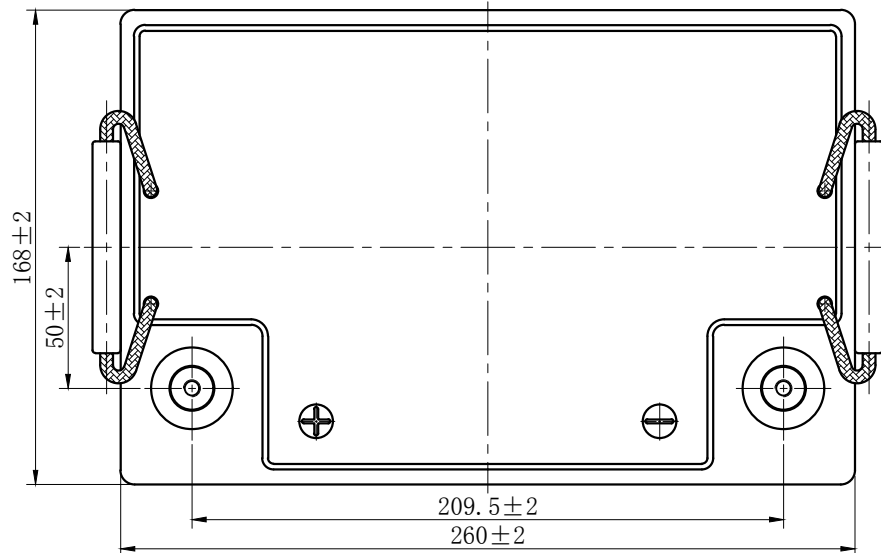

BAT412110081

12V/100Ah AGM
Super Cycle
Batt. (M6)

BAT412110081

Unit of Measurement (mm)

Date: